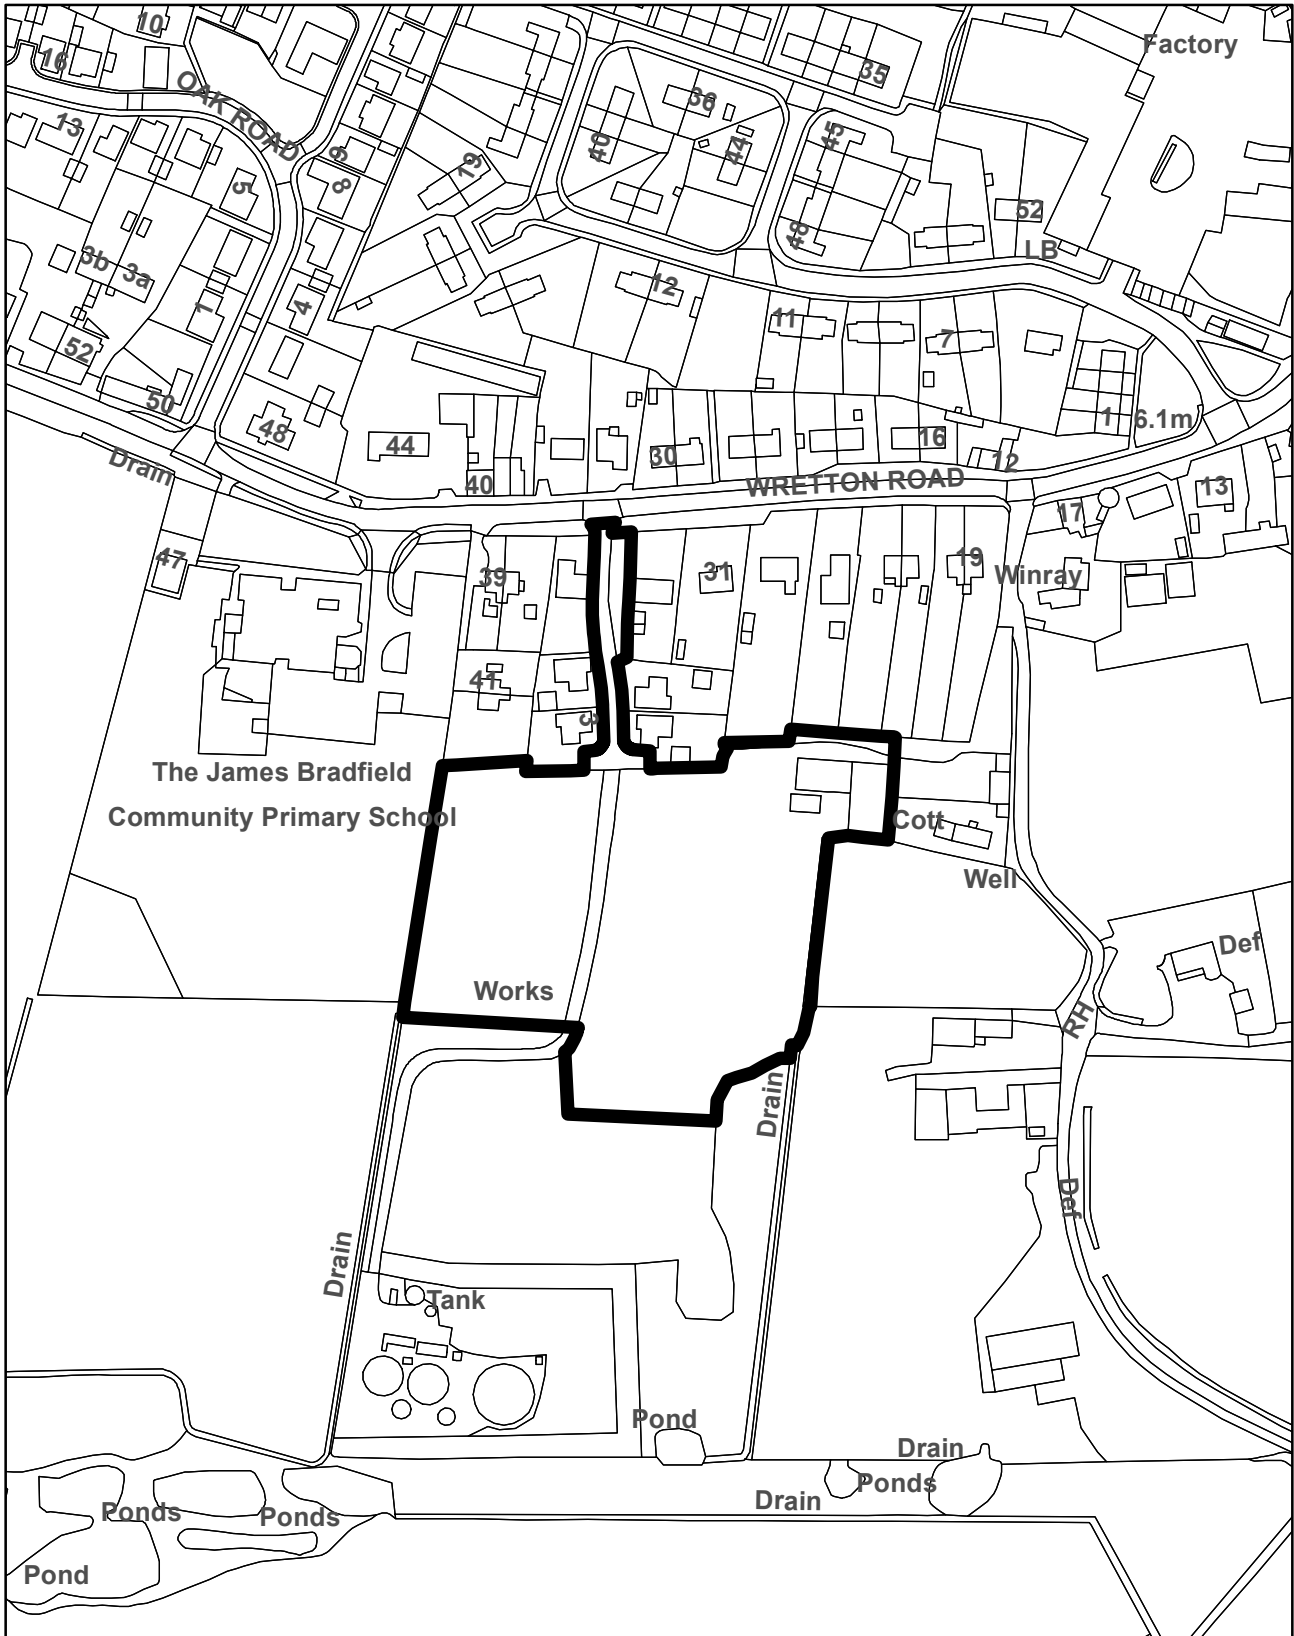

15/01931/OM

Land South of Lark Road Stoke Ferry

1:2,500